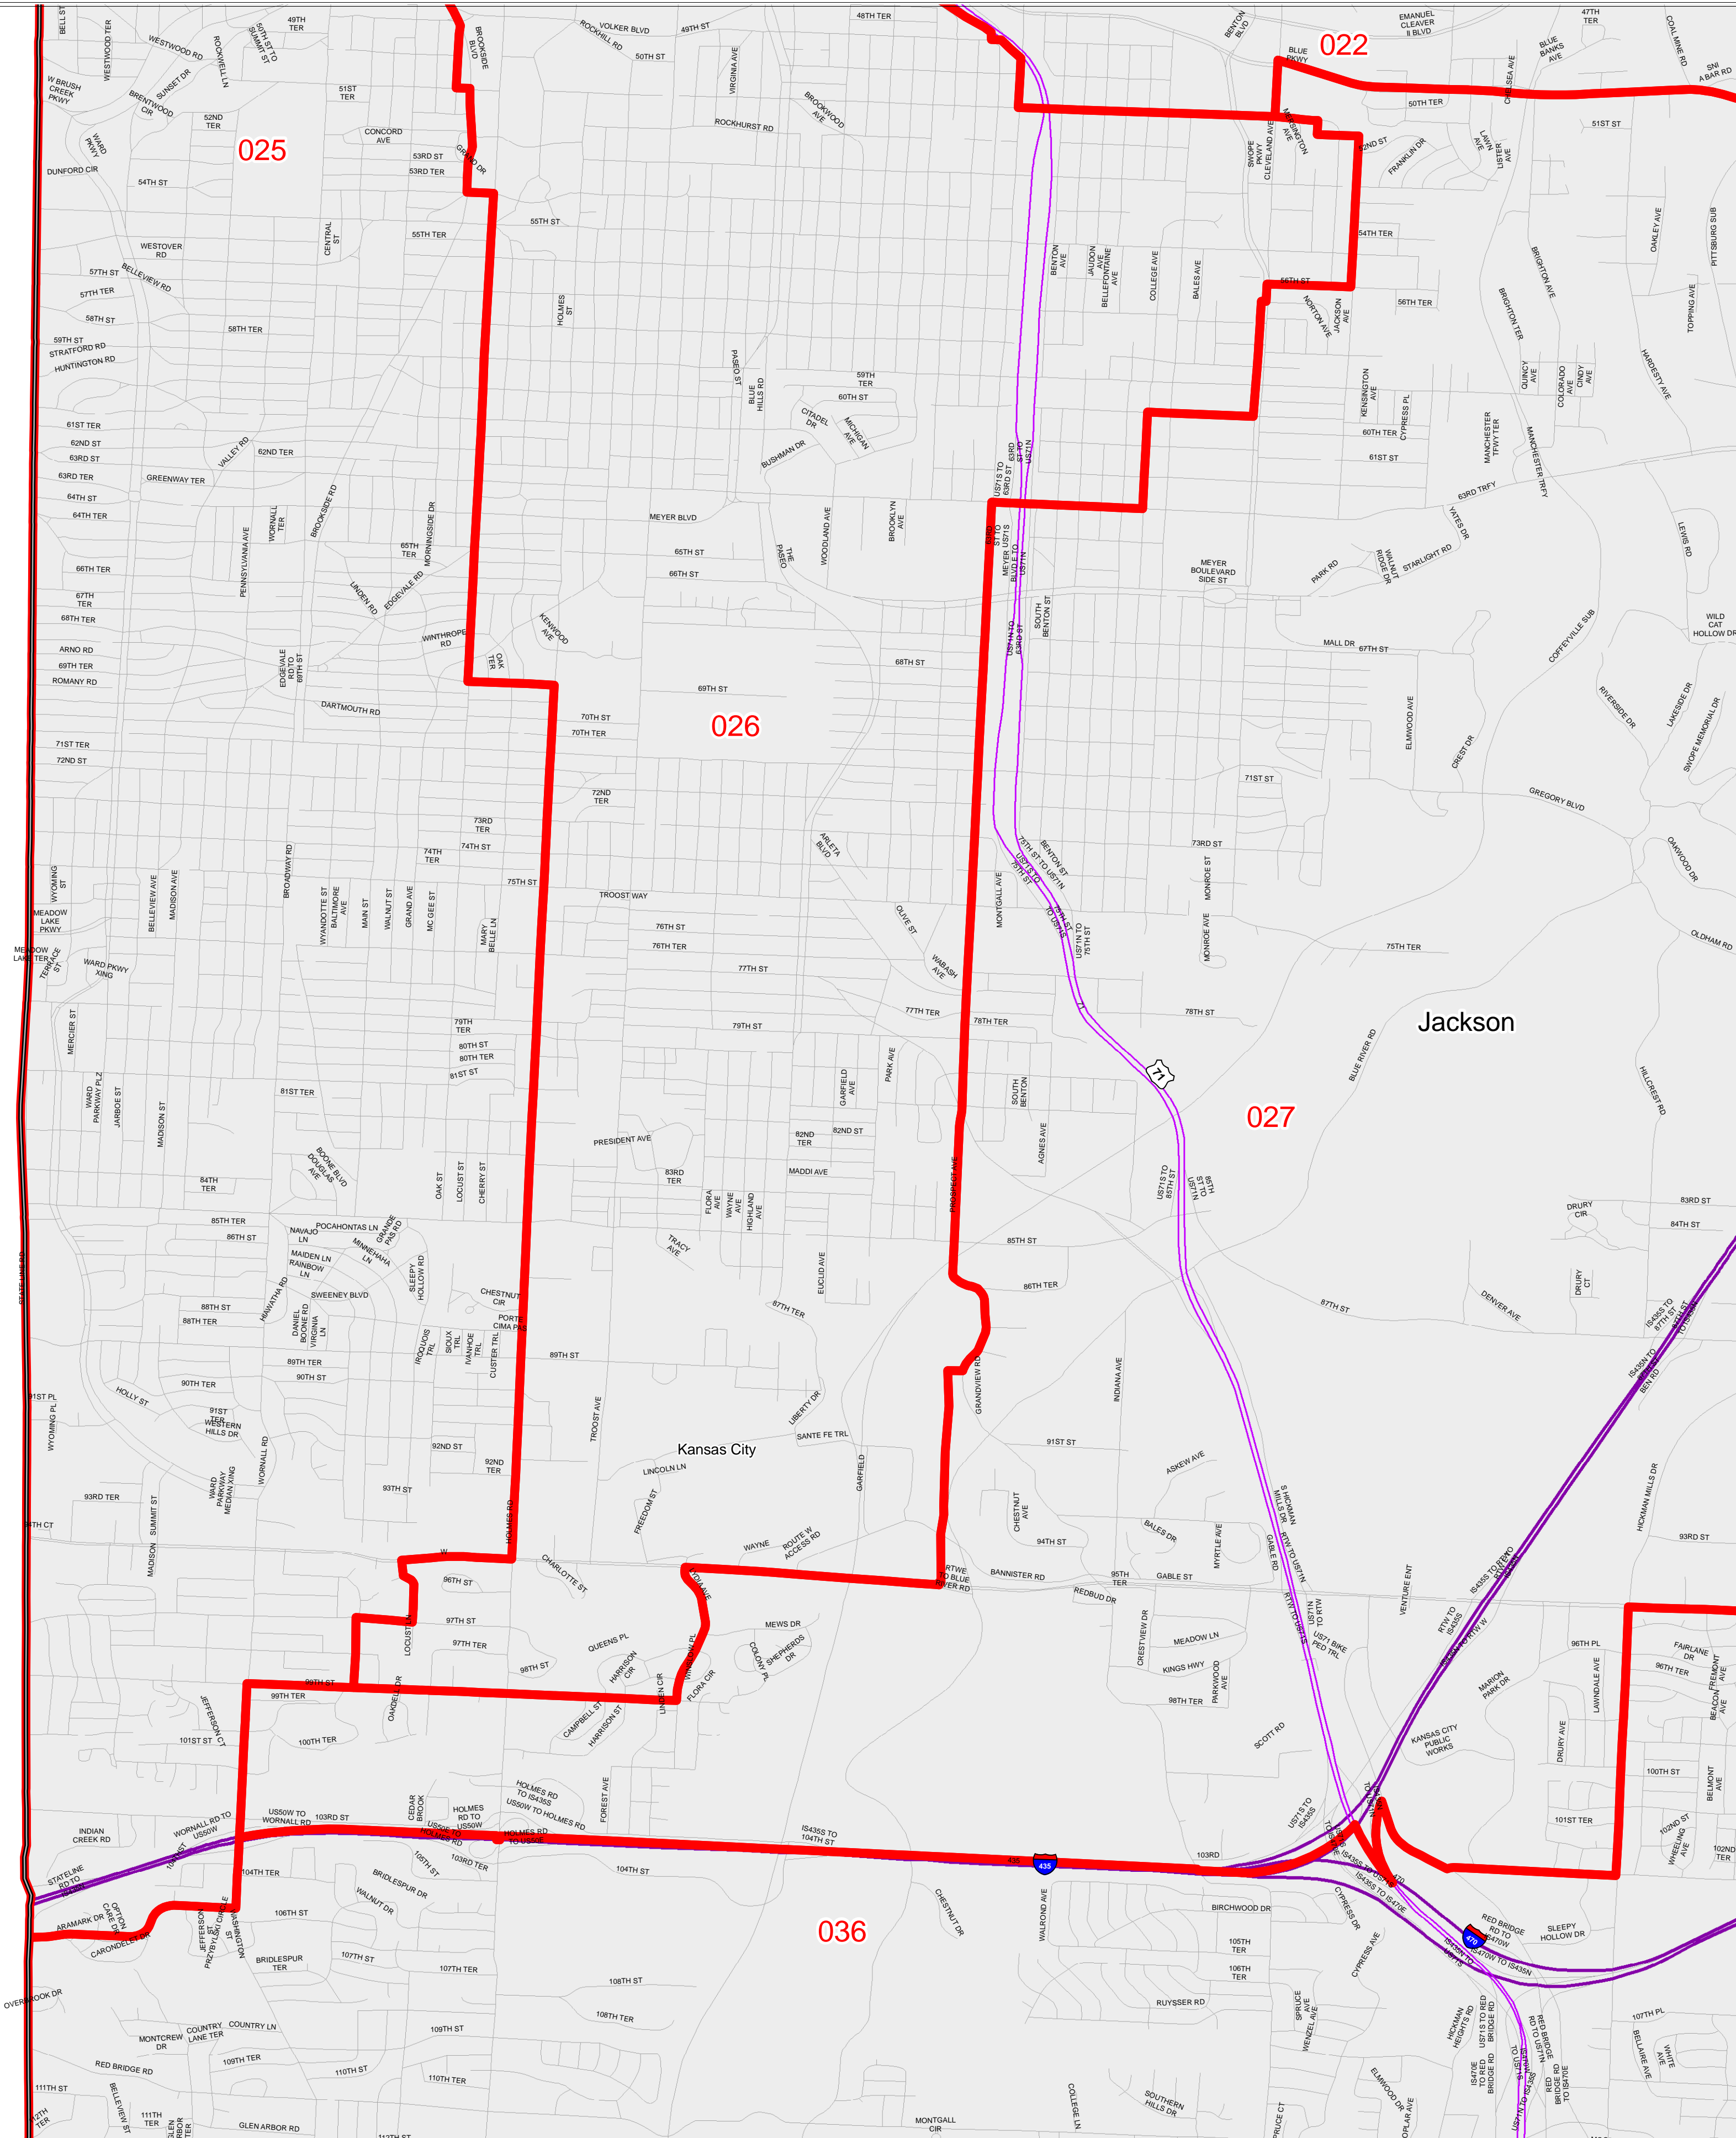

House Apportionment Plan 2011

Missouri Appellate Apportionment Commission

Jackson County

Map Sheet 13 of 17

- Districts
- Counties
- Interstates
- U.S. Highways
- MO Highways
- Streets
- Incorporated Places*

Absolute Scale
1:25,000

Office of Administration
December 2011